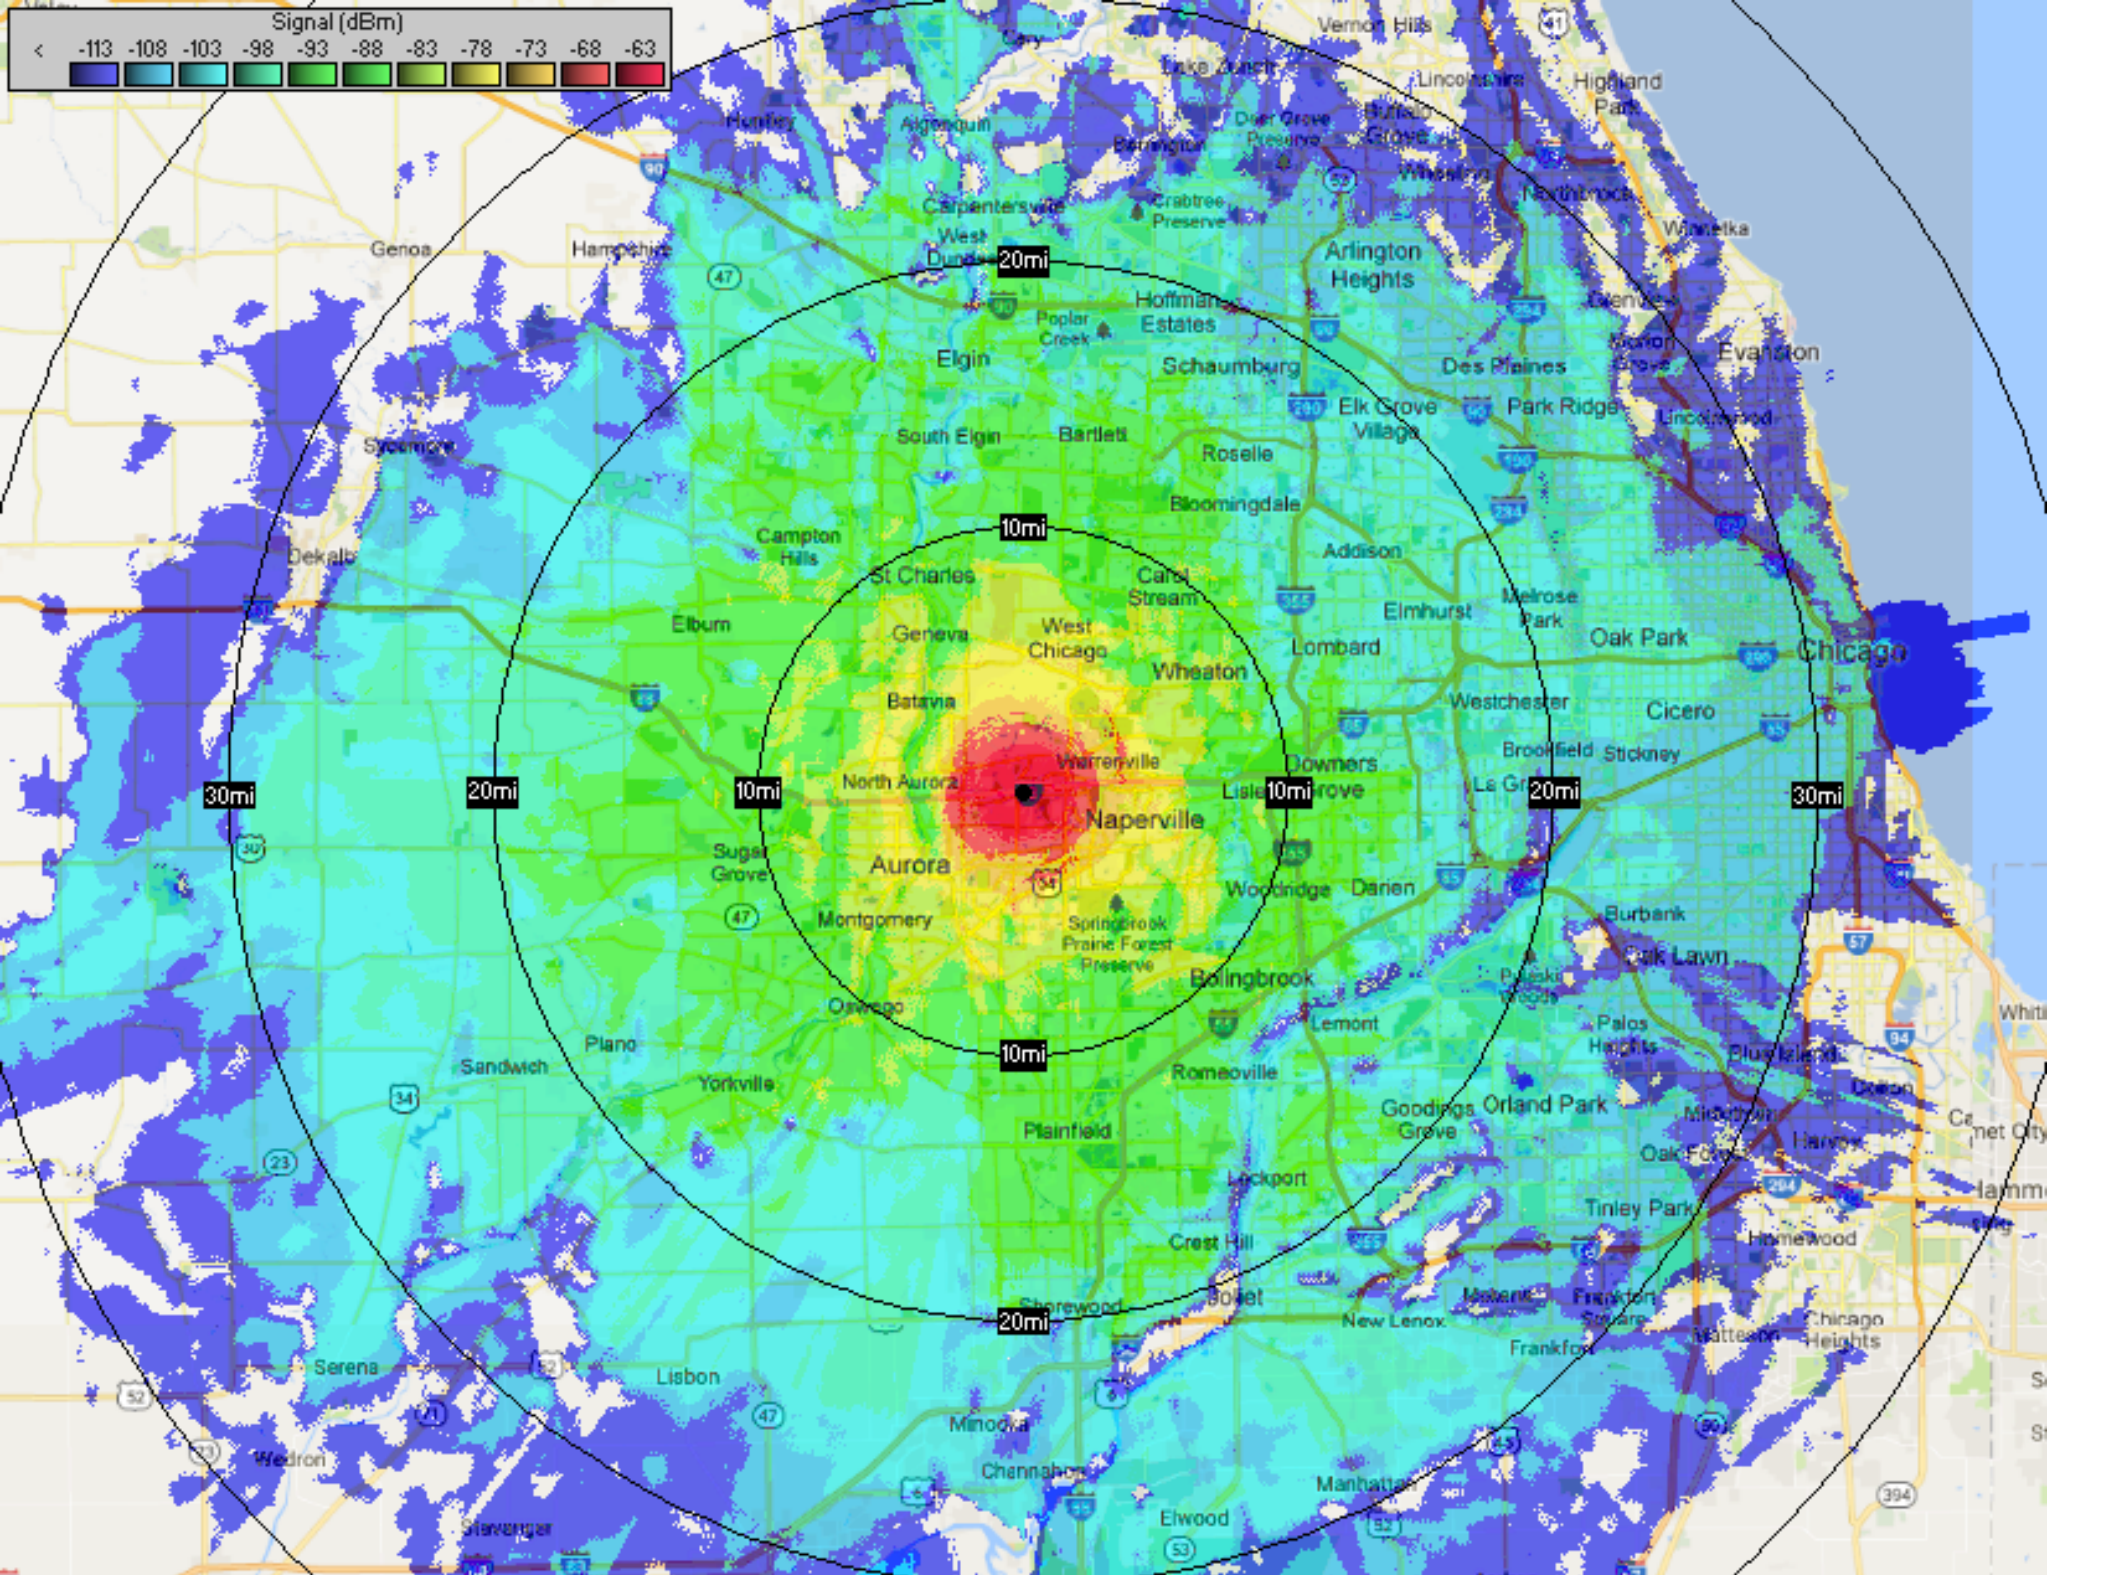

Signal (dBm)

< -113 -108 -103 -98 -93 -88 -83 -78 -73 -68 -63

Naperville  
Talk-In from Mobile